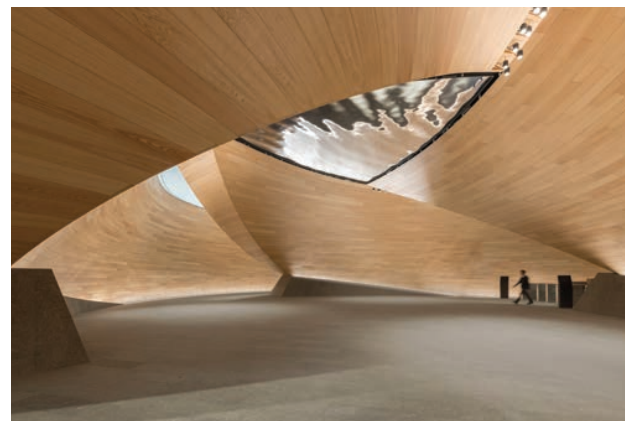

Award of
EXCELLENCE

Bloomberg European Headquarters

London, United Kingdom

Tillotson Design Associates

Suzan Tillotson, Mitul Parekh, Erin Dreyfous, Sara McElroy, and Krista Kennedy

“An unexpectedly striking lighting system reinforces a beautiful workplace interior. The integration of lighting into the fabulous ceiling system creates a textural and visually exciting lighting solution that is comfortable and performs well for an office environment.”

—Lumen Judges

Bloomberg’s new European HQ provides 1.1 million sqft of office space, the most sustainably designed project in the world. The exterior facades give a consistent impression of an interior glow. Indeed, a continuous uplift recessed within the interior base of the windows renders the rich bronze and stone soffits. Vertical ribbed fins, edged with LEDs, define the base of the buildings, while louvered accent lights provide sidewalk illumination. Stone soffits are uplit from linear LEDs recessed within the top of a continuous stone plinth.

The focal point of the lobby is the “Vortex.” Continuous uplighting at the base brings the art piece to life. The spiral stair ascends six floors, with louvered slotlighting at each riser. The custom ceiling system integrates cooling, lighting, and acoustic functions within a 4 inch–deep plane. Developed with and detailed by the architect, 2 million formed-metal “petals” house individual LEDs at the panel intersections. This low-brightness system is dimmed to minimize wattage consumption while still achieving the desired 300 lx on the workplane throughout. Custom pendants add sparkle for dining, and wallwashers illuminate a commissioned felt artwork. The exterior terrace stone soffit is washed by shielded uplighting mounted flush at the perimeter.