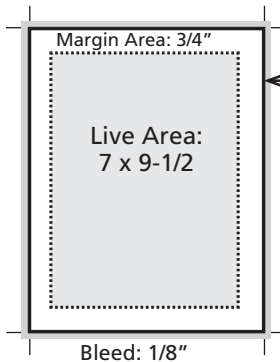

Ad Sizes

Full Page

← Trim Size: 8-1/2 x 11

- Live Area: 7 x 9-1/2
Allow for 3/4" Margin Size inside trim area
- *Type or Logos should not be in the margin area
- Bleed: 1/8" *Please add crop marks

Half Page

Ad size: 7 x 4-1/2