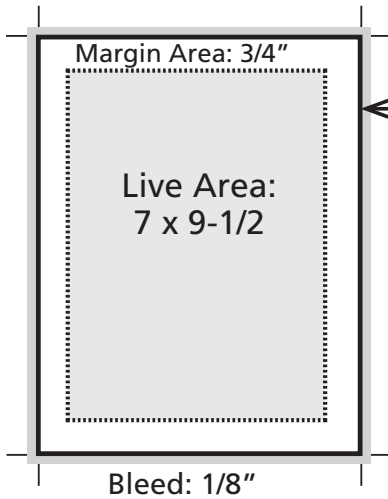

Ad Sizes

Full Page

← Trim Size: 8-1/2 x 11

- Live Area: 7 x 9-1/2

Allow for 3/4" Margin Size inside trim area

*Type or Logos should not be in the margin area

- Bleed: 1/8" *Please add crop marks

Half Page

Ad size: 7 x 4-1/2