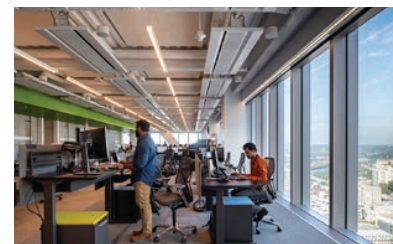

Award of
MERIT

Comcast Technology Center
Philadelphia, PA

Tillotson Design Associates Inc.
Suzan Tillotson, Erin Dreyfous, and Scott Baillie-Hinojosa

From lobby to lantern, the design of the Comcast Technology Center was guided by the principles and potential for technological progress. The masterfully detailed Wintergarden invites occupants with warmly illuminated timber surrounds that emphasize the rectilinear form.

Futuristic office spaces inspire collaboration and innovation. Lines of direct-indirect pendants are organized along the axis of the building and helped the project achieve LEED Platinum certification. On the Town Hall level – one of the amenity floors that break up the three-story office tiers – a backlit wall features the entrance to the double-height amphitheater. The amphitheater is equipped with a lighting system capable of hosting anything from informal gatherings to professional forums.

The façade is accentuated with a blade of light that juts into the sky, a beacon for the urban metropolis. Grazers with 5° optics embedded along the mullions wash the translucent, dot-fritted glass. At each floor, an interior cove uplights its respective soffit to fill the volume of the blade with a homogeneous interior glow. In the lantern atop the tower, the glass transitions to a solid frit in order to obscure the interior structure and diffuse vertically mounted striplights, punctuating a signature presence in the Philadelphia skyline.