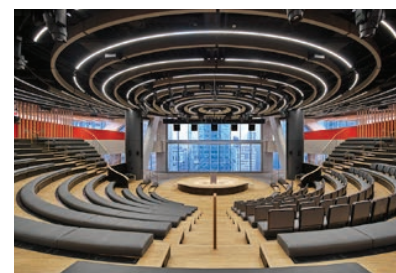

Award of
MERIT

Comcast Technology Center
Philadelphia, PA

Tillotson Design Associates Inc.
Suzan Tillotson, Erin Dreyfous, and Scott Baillie-Hinojosa

From lobby to lantern, the design of the Comcast Technology Center was guided by the principles and potential for technological progress. The masterfully detailed Wintergarden invites occupants with warmly illuminated timber surrounds that emphasize the rectilinear form.

Futuristic office spaces inspire collaboration and innovation. Lines of direct-indirect pendants are organized along the axis of the building and helped the project achieve LEED Platinum certification. On the Town Hall level – one of the amenity floors that break up the three-story office tiers – a backlit wall features the entrance to the double-height amphitheater. The amphitheater is equipped with a lighting system capable of hosting anything from informal gatherings to professional forums.

The façade is accentuated with a blade of light that juts into the sky, a beacon for the urban metropolis. Grazers with 5° optics embedded along the mullions wash the translucent, dot-fritted glass. At each floor, an interior cove uplights its respective soffit to fill the volume of the blade with a homogeneous interior glow. In the lantern atop the tower, the glass transitions to a solid frit in order to obscure the interior structure and diffuse vertically mounted striplights, punctuating a signature presence in the Philadelphia skyline.